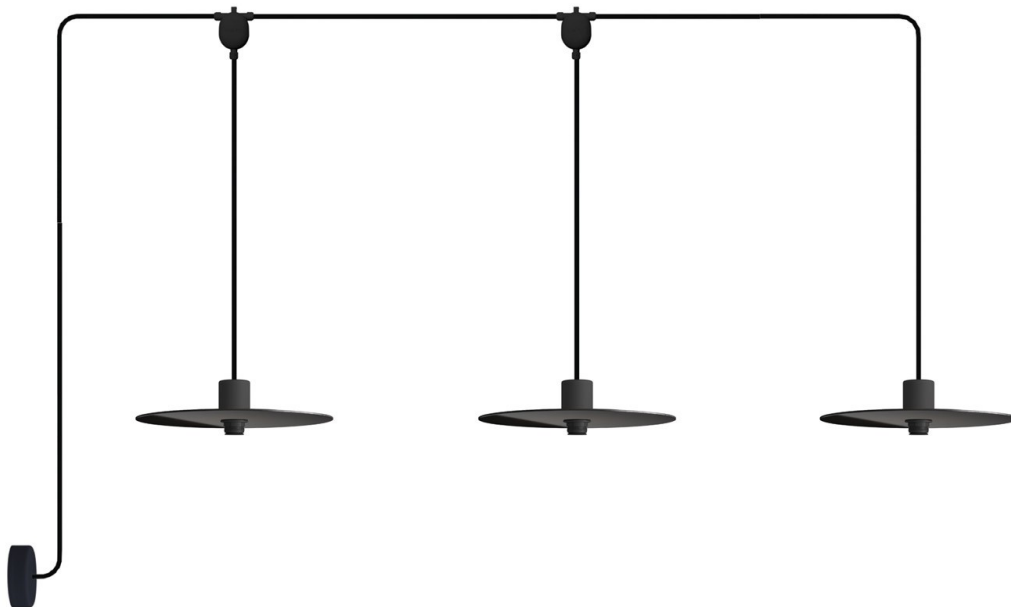

Reference: US-PDE3EL02NESM04DDNER  
EAN13: 8056813277551

**Product title:**

E-Snake EIVA Outdoor lamp for wet locations with 3 lights with canopy and lampshades

**Product attributes:**

Light bulb: Without bulb, With bulb  
Finish: White, Black

**Product image:**

**Product price:**

\$366.50 tax included

**Product short description:**

Created with charming metal lampshades with a retro touch, this outdoor lamp with three light outlets is not only great to look at but also the ideal solution to have lights in your garden and on your patio without having to worry about summer storms.

Sockets, canopies, and joints suitable for wet locations, are part of the EIVA illumination system, designed by Creative Cables and perfect for outdoor use.

**WARNING:** The wet location EIVA socket is only compatible with glass LED light bulbs and has been tested for compatibility with A19, ST21, G30, and G40 bulb shapes.

Looking for different colors and sizes? Click the customize button.

**Product description:**

Total measurements:

- Length: 10,2"
- Height: 38,6"

The lamp is composed by:

- 2x1,00 neoprene cable for outdoors
- 3 x EIVA E26 socket suitable for wet locations
- 3 x soft touch, silicone socket cover in selected finish
- 1 x soft touch silicone ceiling canopy suitable for wet locations
- 2x Eiva-3, 3-way connection suitable for wet locations
- 3 x Dibond® Ellepì lampshade: ø 15,7"; h 0,1"