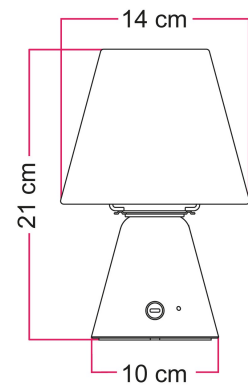

Number of light points: 1

Room: Living room

Room: Studio  
 Room: Bedroom  
 Room: Child's room

Product gallery:

RECHARGEABLE BATTERY		
Li - ion 18650		
	Size	18650
	Battery Chemistry	Li - ion
	Battery	Rechargeable
	Voltage	3.7 V
	Min Capacity mAh	3350 mAh
	Battery Version	Flat top
	Circuit Protective	Unprotected
	Height mm	65 mm
	Diameter mm	18.5 mm