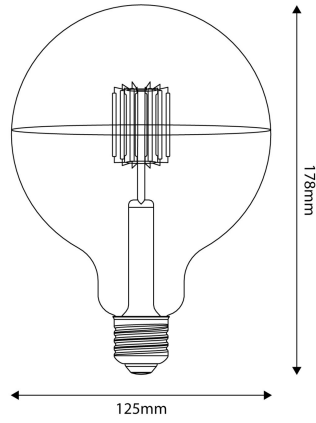

\$19.20 tax included

Product short description:

Elevate your lighting setup with the B05 LED globe bulb, powered by 5V. The silver half-dome design creates playful lighting effects, perfect for sophisticated interiors.

Product description:**Technical Data:**

Light bulb type: LED

Shape: Globe (G40/G125)

Fitting: E27

Diameter: 5"

Length: 7"

Voltage: 5V

Wattage: 1.3W

Opening Beam: 180°

Fitting: E27

Watt: 1.3W

Volt: 5V

Color Temperature: 2500K

Adjustment: Dimmable

Light bulb type: Led

Shape: Globe

Diameter: 5"

Lumen: 110 Lm

Glass color: Transparent

Glass color: Metal

Product gallery:

B05