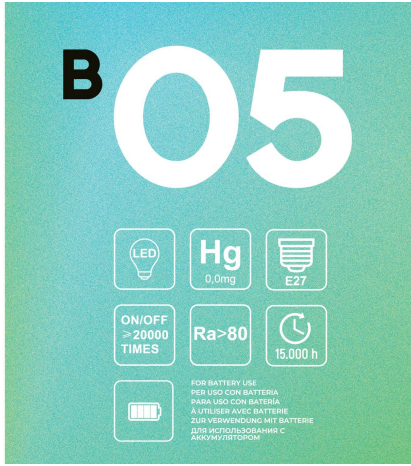

Reference: BB-B05
EAN13: 8057971910403

Product title:

LED Light bulb Half sphere silver B05 5V Collection Short filament Globe G40 (G125)
1,3W E27 Dimmable 2500K

Product attributes:

Product image:

Product price:

\$19.20 tax included

Product short description:

Elevate your lighting setup with the B05 LED globe bulb, powered by 5V. The silver half-dome design creates playful lighting effects, perfect for sophisticated interiors.

Opening Beam: 180°

Fitting: E27

Watt: 1.3W

Volt: 5V

Color Temperature: 2500K

Adjustment: Dimmable

Light bulb type: Led

Shape: Globe

Diameter: 5"

Lumen: 110 Lm

Glass color: Transparent

Glass color: Metal

Product gallery:

B05