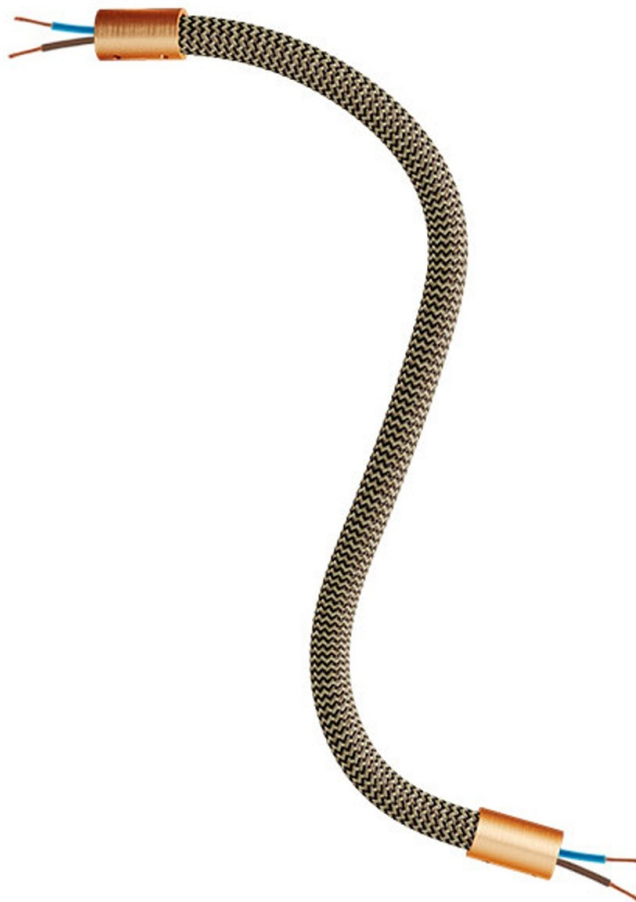

## Product title:

Kit Creative Flex flexible tube covered in black and Gold RZ24 fabric with metal terminals

## Product attributes:

Finish: Matt White, Black, Brushed titanium, Brushed copper, Brushed bronze

Length: 30 cm, 60 cm, 90 cm

## Product image:

**Product price:**

\$24.80 tax included

**Product short description:**

And they lived flexible ever after

FLEX, the flexible tube covered in black and gold fabric, is ideal to create single and multi-fall pendant lamps inspired to the most inspired by the most imaginative ideas, yours.

Made in Italy

**ATTENTION NOT FRAGILE!** To keep the shape of your lamp bend FLEX at will with strong torsions

**Product features:**

Fabric: Rayon

Maincolor: Yellow

Maincolor: Black

Pattern: ZigZag

**Product gallery:**