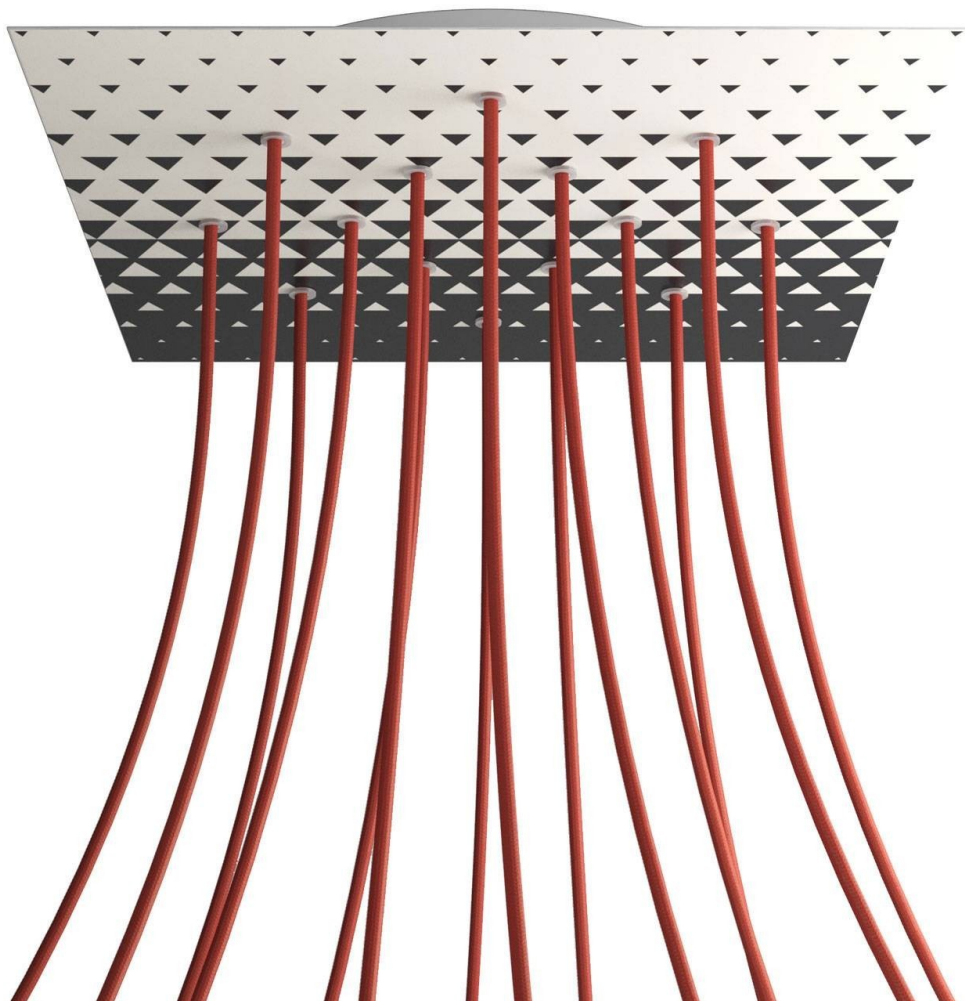

Reference: KROQ4014F205

EAN13: 8057730847322

**Product title:**

14 Holes - EXTRA LARGE Square Ceiling Canopy Kit - Rose One System - PROMO

**Product attributes:**

Decoration: Palette, Street Art, Pop-Corn, Orange, Triangle

**Product image:**

**Product price:**

\$78.53 tax included

**Product short description:**

This Rose One Canopy Kit comes with EVERYTHING you need to make your own 14 hole pendant light utilizing our EXTRA LARGE Rose One Canopy & square Cover.

What sets the Rose One System apart from our regular pendant light canopies is that this is a two part system with an extra deep ceiling canopy that allows for easier wiring of connections, as well as a wide cover over the canopy that allows you to create pendant lights, swag chandeliers, cluster lights and more with even greater impact.

**Product description:****Technical data for EXTRA LARGE Square Ceiling Canopy Kit - Rose One System**

- EXTRA LARGE Extra Deep Rose One Ceiling Canopy
- Diameter: 11.8 inches
- Height: 1.38 inches
- Material: metal
- Bracket fasteners
- 4 Caps and 4 rubber grommets are included for side holes
  
- EXTRA LARGE Rose One Cover
- Material: aluminum or dibond
- Length of Each Side: 15.75 inches
- Hole diameters: 10 mm (3/8")
- Thickness: if aluminum 1 mm, if dibond 3 mm
- Clear plastic cable clamp strain reliefs included (1 per hole)