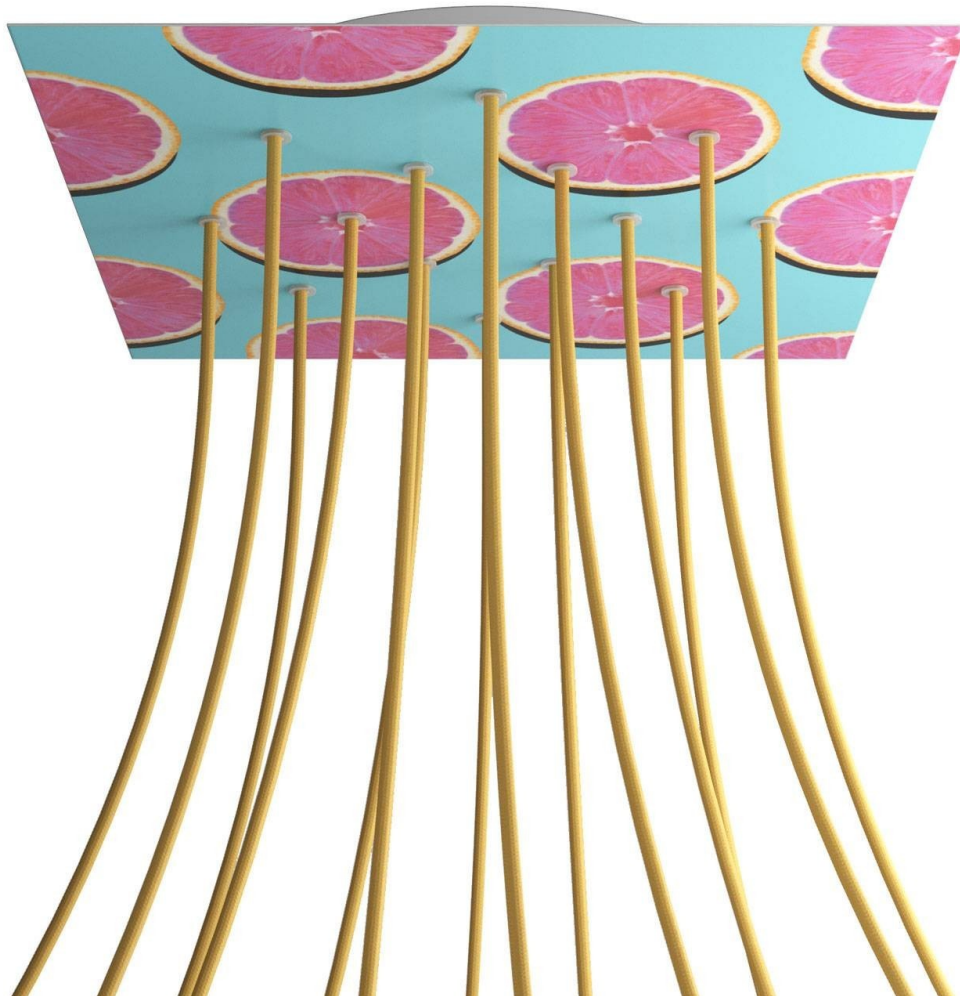

Reference: KROQ4014F204

EAN13: 8057730847315

Product title:

14 Holes - EXTRA LARGE Square Ceiling Canopy Kit - Rose One System - PROMO

Product attributes:

Decoration: Palette, Street Art, Pop-Corn, Orange, Triangle

Product image: