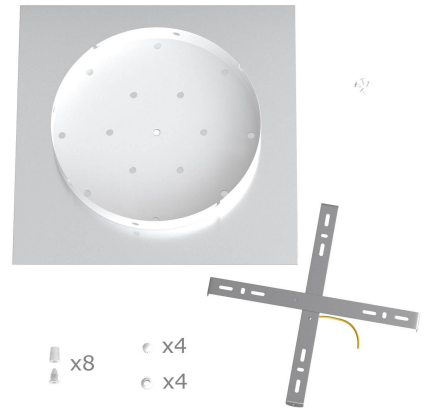

What sets the Rose One System apart from our regular pendant light canopies is that this is a two part system with an extra deep ceiling canopy that allows for easier wiring of connections, as well as a wide cover over the canopy that allows you to create pendant lights, swag chandeliers, cluster lights and more with even greater impact.

Product description:**Technical data for EXTRA LARGE Square Ceiling Canopy Kit - Rose One System**

- EXTRA LARGE Extra Deep Rose One Ceiling Canopy
- Diameter: 11.8 inches
- Height: 1.38 inches
- Material: metal
- Bracket fasteners
- 4 Caps and 4 rubber grommets are included for side holes

- EXTRA LARGE Rose One Cover
- Material: aluminum or dibond
- Length of Each Side: 15.75 inches
- Hole diameters: 10 mm (3/8")
- Thickness: if aluminum 1 mm, if dibond 3 mm
- Clear plastic cable clamp strain reliefs included (1 per hole)

The Rose One System is Patent Pending

Product features:

Material: Aluminium

Material: Metal

Material: Dibond

Product gallery:

x8
x4
x4