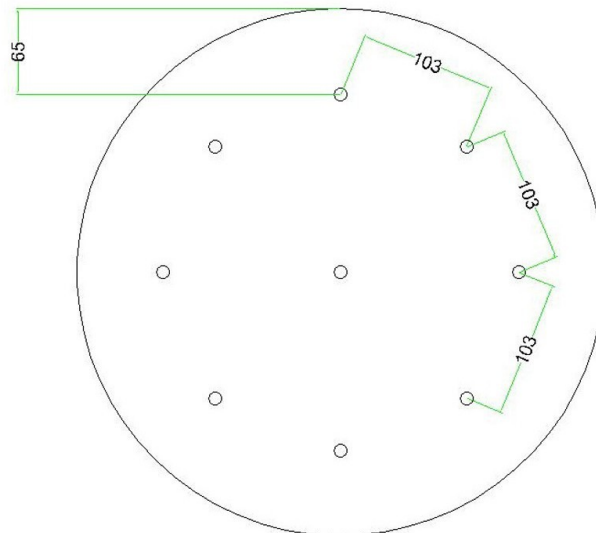

Reference: KROR409EF204  
EAN13: 8057730846264

**Product title:**

9 Holes - EXTRA LARGE Round Ceiling Canopy Kit - Rose One System - PROMO

**Product attributes:**

Decoration: Palette, Street Art, Pop-Corn, Orange, Blossom, Mandala Varanasi, Tree Trunk

**Product image:**

**Product price:**

\$69.30 tax included

**Product short description:**

This Rose One Canopy Kit comes with EVERYTHING you need to make your own 9 hole pendant light utilizing our EXTRA LARGE Rose One Canopy & round Cover.

This Rose One Canopy Kit includes the following: an EXTRA LARGE Rose One Cover (15.75" diameter) with pre-drilled holes; an EXTRA LARGE Extra Deep Rose One Canopy (11.8" diameter); cable clamp strain reliefs; and all brackets & mounting hardware.

**Product description:****Technical data for EXTRA LARGE Round Ceiling Canopy Kit - Rose One System**

- EXTRA LARGE Extra Deep Rose One Ceiling Canopy
- Diameter: 11.8 inches
- Height: 1.38 inches
- Material: metal
- Bracket fasteners
- 4 Caps and 4 rubber grommets are included for side holes
  
- EXTRA LARGE Rose One Cover
- Material: aluminum or dibond
- Diameter: 15.75 inches
- Hole diameters: 10 mm (3/8")
- Thickness: if aluminum 1 mm, if dibond 3 mm
- Clear plastic cable clamp strain reliefs included (1 per hole)