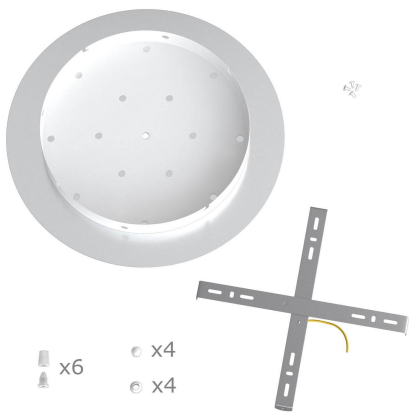

Material: Metal
Material: Dibond
Material: Aluminium

Product gallery:

x6
x4
x4