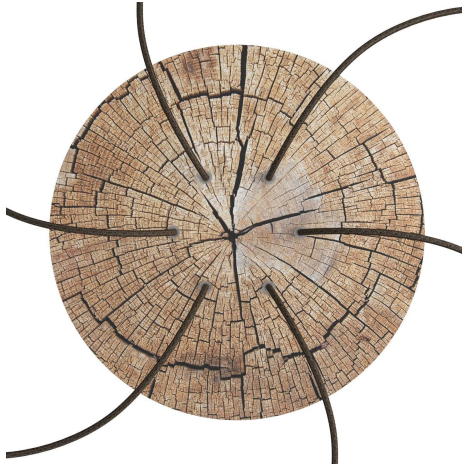

Material: Metal
Material: Dibond
Material: Aluminium

Product gallery:

x6
x4
x4