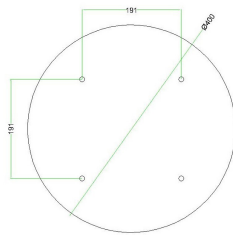

Material: Metal
Material: Dibond
Material: Aluminium

Product gallery:

- x4
- x4
- x4