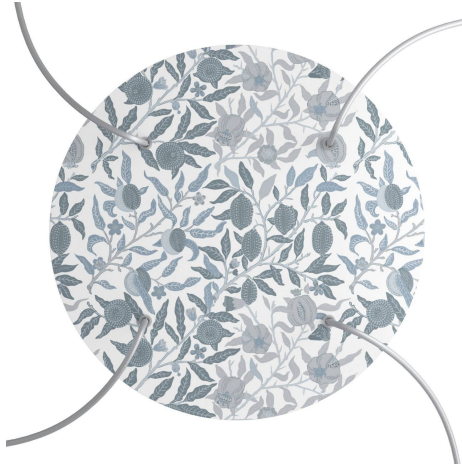

Material: Metal
Material: Dibond
Material: Aluminium

Product gallery:

- x4
- x4
- x4