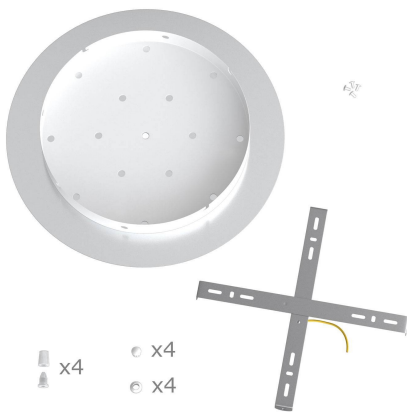

Material: Metal
Material: Dibond
Material: Aluminium

Product gallery:

- x4
- x4
- x4