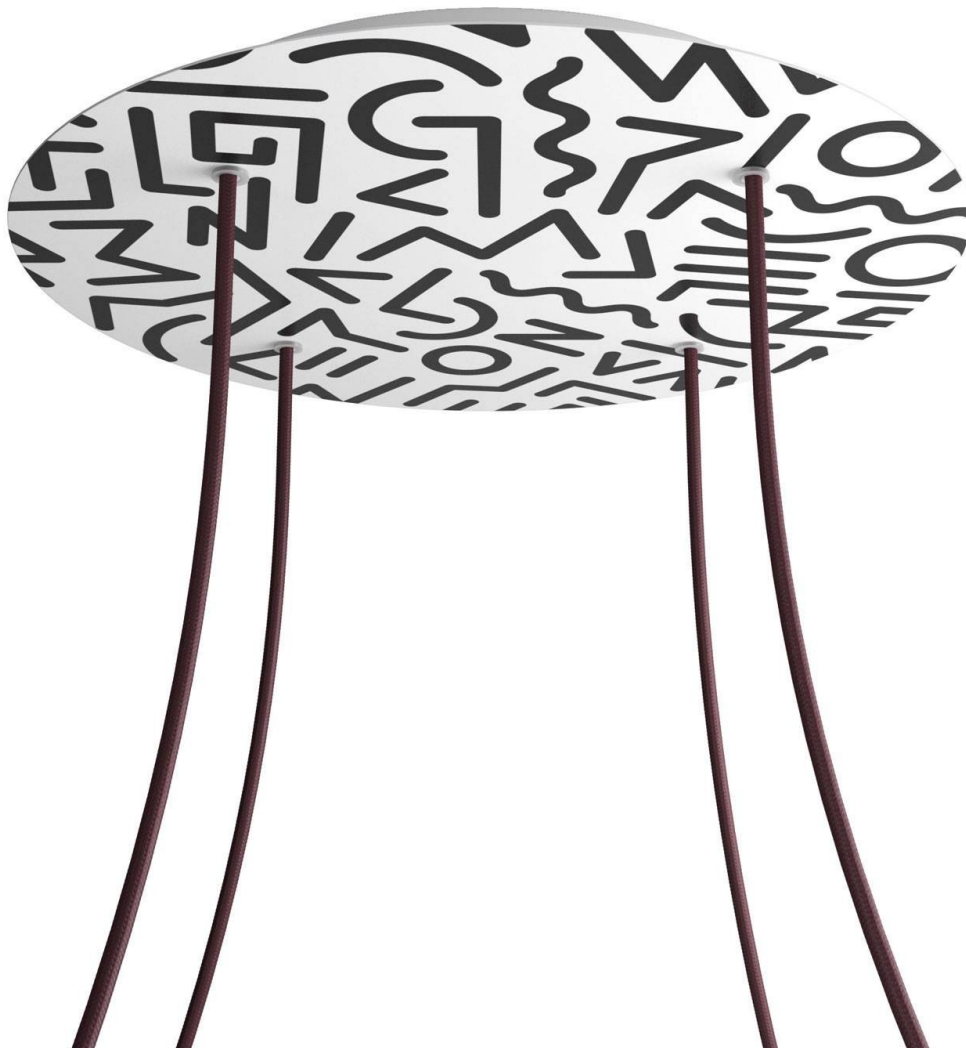

Reference: KROR404F202

EAN13: 8057730845090

Product title:

4 Holes - EXTRA LARGE Round Ceiling Canopy Kit - Rose One System - PROMO

Product attributes:

Decoration: Palette, Street Art, Pop-Corn, Orange, Blossom, Mandala Varanasi, Tree Trunk

Product image:

Product price:

\$62.85 tax included

Product short description:

This Rose One Canopy Kit comes with EVERYTHING you need to make your own 4 hole pendant light utilizing our EXTRA LARGE Rose One Canopy & round Cover.

What sets the Rose One System apart from our regular pendant light canopies is that this is a two part system with an extra deep ceiling canopy that allows for easier wiring of connections, as well as a wide cover over the canopy that allows you to create extra large pendant lights, swag chandeliers, big cluster lights and more with even greater impact.

This Rose One Canopy Kit includes the following: an EXTRA LARGE Rose One Cover (15.75" diameter) with pre-drilled holes; an EXTRA LARGE Extra Deep Rose One Canopy (11.8" diameter); cable clamp strain reliefs; and all brackets & mounting hardware.