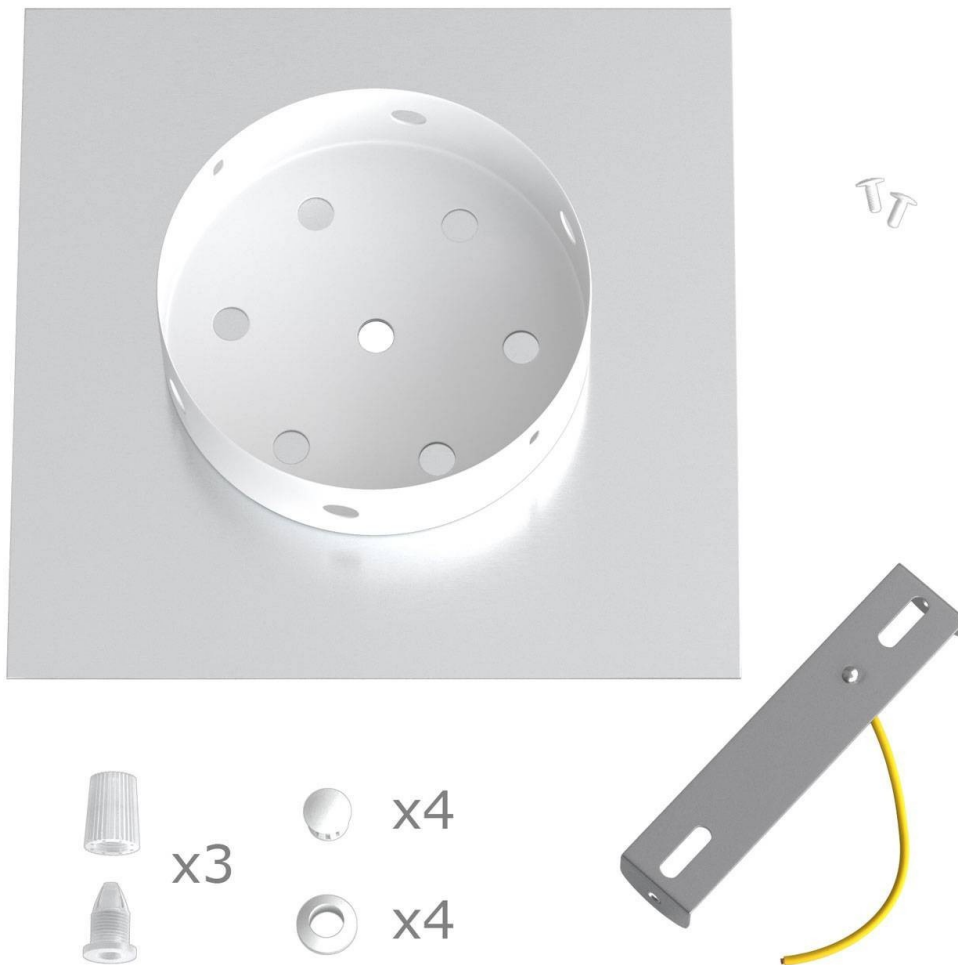

Reference: KROQ203LF205
EAN13: 8057730843188

Product title:

3 In-line Holes - LARGE Square Ceiling Canopy Kit - Rose One System - PROMO

Product attributes:

Decoration: Palette, Street Art, Pop-Corn, Orange, Triangle

Product image: