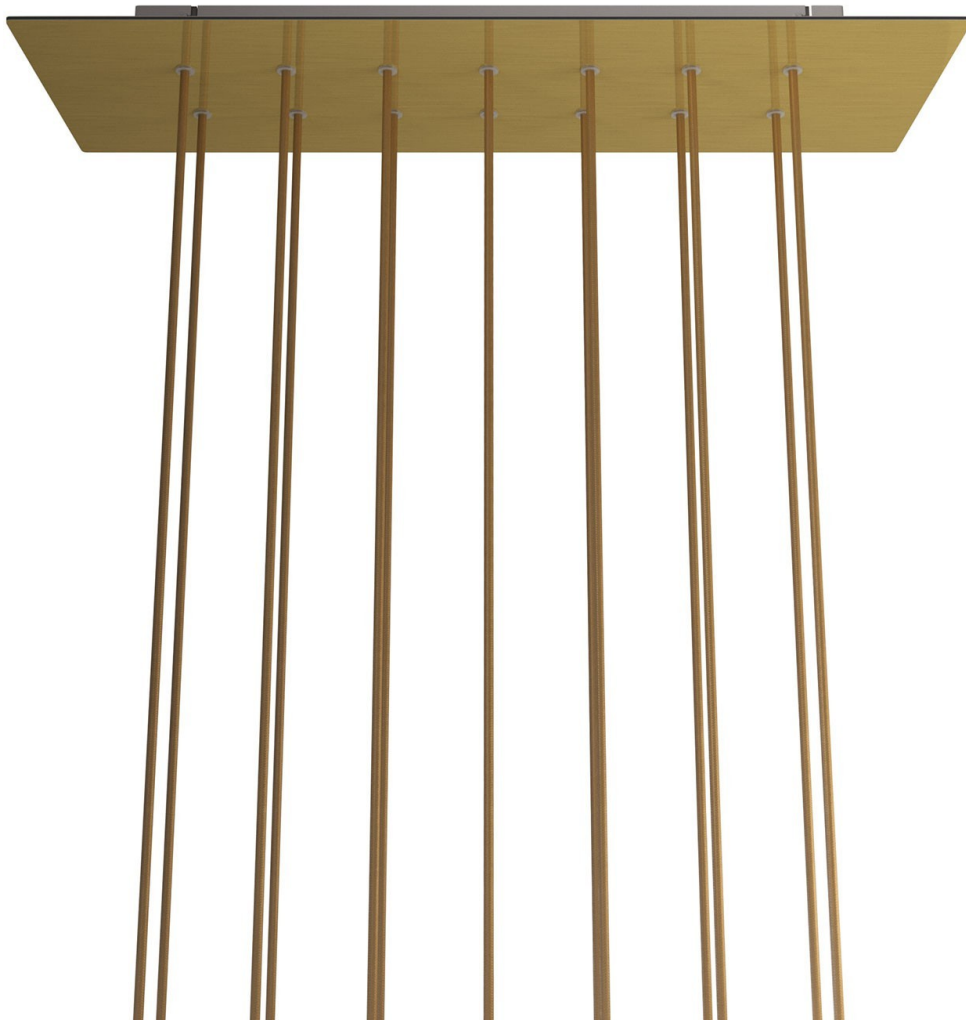

Reference: KROVBORE14F107
EAN13: 8057730907705

Product title:

14 hole - EXTRA LARGE Rectangular Ceiling Canopy Kit - Rose One System, 675 x 225 mm Cover

Product attributes:

Decoration: Matt White Dibond, Matt Black Dibond, Satin Brass Dibond, Satin Copper Dibond, Satin Steel Dibond

Ceiling Rose Colour: White, Black

Product image:

Product price:

\$114.00 tax included

Product short description:

Rose-One is the Creative-Cables line of ceiling canopies decorated with concealed cable clamp which, thanks to the numerous decorations available, allows you to create striking multiple pendants that are 100% in tune with your style.

Play with cable lengths, size and bulb finishes and create a unique multi-light pendant lamp with naked bulbs!

Rose-One features side holes allowing you to connect more ceiling canopies serially or position the light pendants in relation to the ceiling light source.

The ceiling canopy cover is in Dibond®, an aluminium composite panel that guarantees excellent visual design, light weight and durability.

Configure your 14-hole rectangular EXTRA LARGE Rose-One ceiling canopy to create a multi-light pendant lamp customised according to your needs: