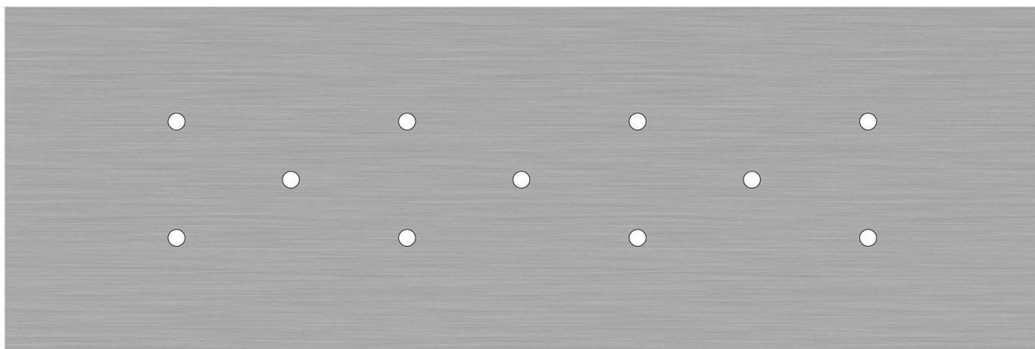

Reference: KROVBORE11F109

EAN13: 8057730907590

**Product title:**

11 hole - EXTRA LARGE Rectangular Ceiling Canopy Kit - Rose One System, 675 x 225 mm Cover

**Product attributes:**

Decoration: Matt White Dibond, Matt Black Dibond, Satin Brass Dibond, Satin Copper Dibond, Satin Steel Dibond

Ceiling Rose Colour: White, Black

**Product image:**

**Product price:**

\$108.70 tax included

**Product short description:**

Rose-One is the Creative-Cables line of ceiling canopies decorated with concealed cable clamp which, thanks to the numerous decorations available, allows you to create striking multiple pendants that are 100% in tune with your style.

The 11-hole rectangular version is ideal for creating multiple pendants to be used in a stairwell by playing with the height of the pendants and the size of the bulbs, inside a contemporary open space loft apartment or over an oversize table.

Width: 520 mm

Length: 120 mm

Height: 35 mm

Material: metal

Mounting brackets

6 plugs and 6 rubber cable duct seals are included for the side holes.

Rectangular Rose-One cover

Material: dibond