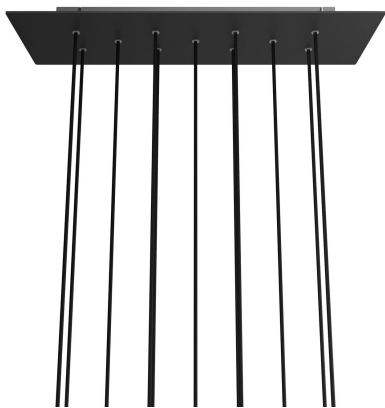

Rectangular Rose-One cover

Material: dibond

Width: 675 mm

Length: 225 mm

Hole diametre: 10 mm

Thickness: 3 mm

Clear plastic cable clamp (1 per hole).

NOTE: the distance between the holes in the ceiling canopy does not allow you to install bulbs with a diameter greater than 7 cm if suspended at the same height, or 14 cm if suspended at different heights.

Product features:

Material: Metal

Material: Dibond

Product gallery: