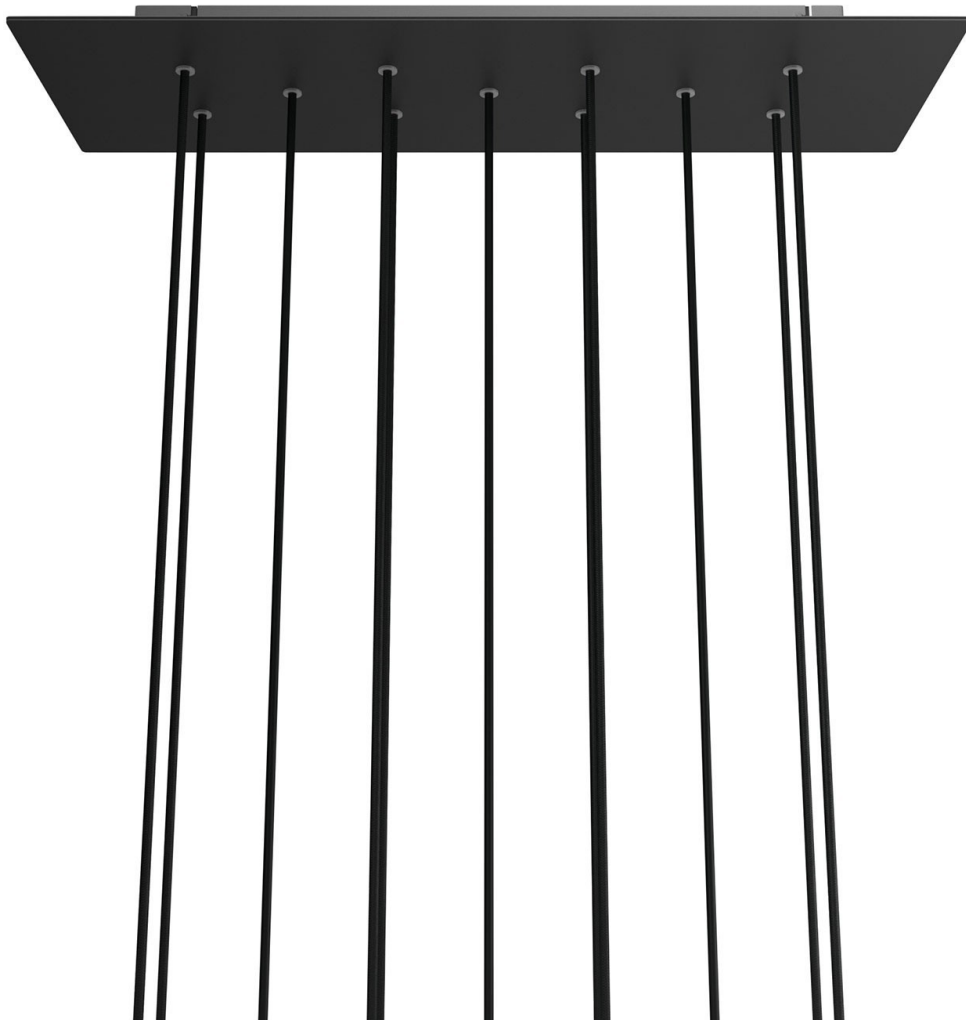

Reference: KROVBORE11F103

EAN13: 8057730907491

Product title:

11 hole - EXTRA LARGE Rectangular Ceiling Canopy Kit - Rose One System, 675 x 225 mm Cover

Product attributes:

Decoration: Matt White Dibond, Matt Black Dibond, Satin Brass Dibond, Satin Copper Dibond, Satin Steel Dibond

Ceiling Rose Colour: White, Black

Product image:

Product price:

\$98.70 tax included

Product short description:

Rose-One is the Creative-Cables line of ceiling canopies decorated with concealed cable clamp which, thanks to the numerous decorations available, allows you to create striking multiple pendants that are 100% in tune with your style.

Play with cable lengths, size and bulb finishes and create a unique multi-light pendant lamp with naked bulbs!

Rose-One features side holes allowing you to connect more ceiling canopies serially or position the light pendants in relation to the ceiling light source.

The ceiling canopy cover is in Dibond®, an aluminium composite panel that guarantees excellent visual design, light weight and durability.

Configure your 11-hole rectangular EXTRA LARGE Rose-One ceiling canopy to create a multi-light pendant lamp customised according to your needs: