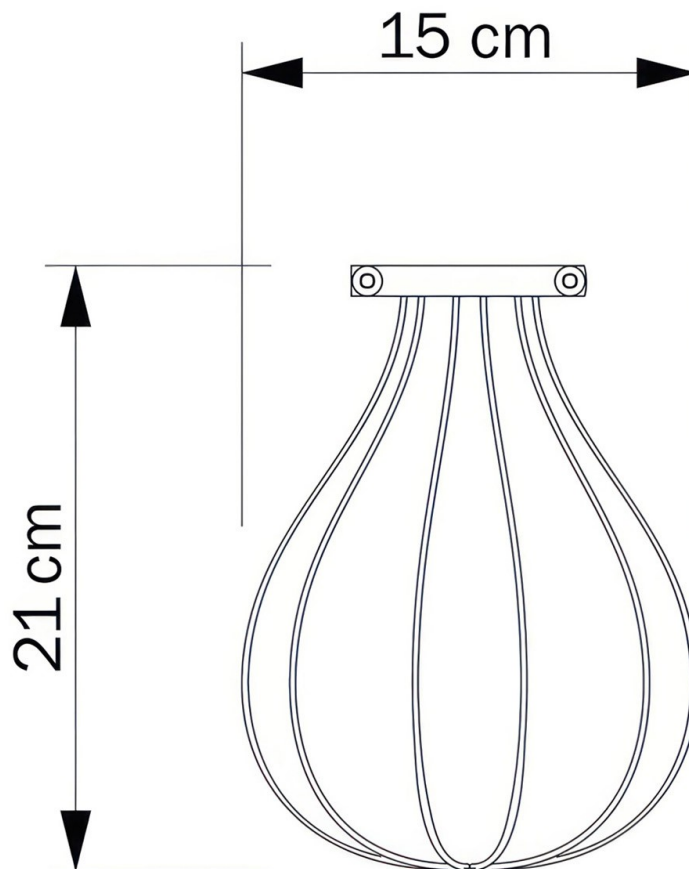

Reference: PAM06GO  
EAN13: 8057730510387

**Product title:**

Drop Style Metal Pendant Shade | Modern Minimalist Design

**Product attributes:**

Finish: White, Black, Copper, Brass

**Product image:**

**Product price:**

\$30.30 tax included

**Product short description:**

The timeless charm of a **vintage light bulb** enclosed in a protective metal lamp shade. That's exactly what you get with this classic Drop Style pendant light shade.

This cage style Drop metal lamp shade was created with inspiration from **industrial and raw elements**.

The **adjustable collar closure clamps down on top of any E26 Light bulb socket or socket cover** and, when combined with one of our cloth covered wire fabric color cords, you can use it create your own expression in lighting.

Attention! Bulb and socket NOT included.

**Product description:**

Drop Naked Metal Lampshade Cage - technical specifications:

Material: painted metal.

Fitting: collar double lateral closure.

Width: 5.9".

Height: 8.3".