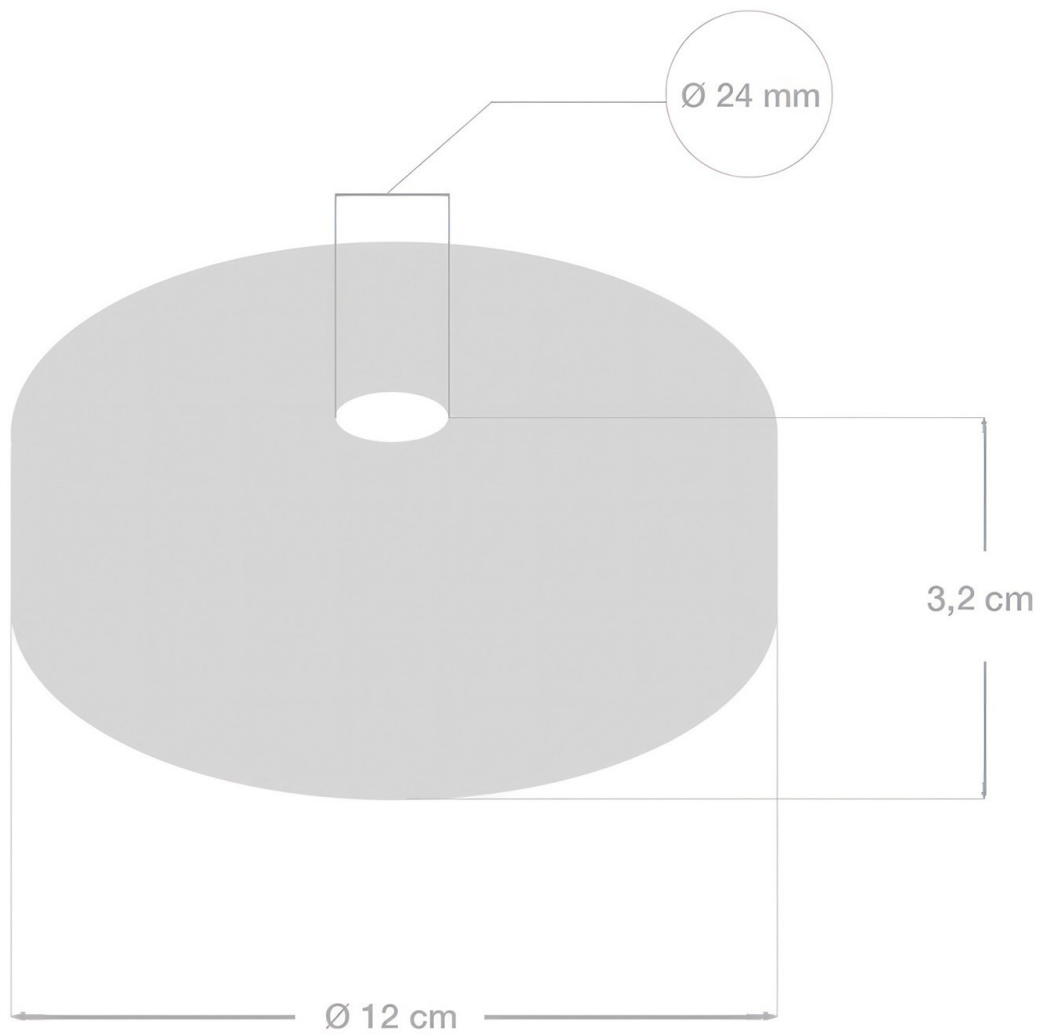

Reference: KRL0224
EAN13: 8057730538770

Product title:

Wooden Ceiling Canopy Kit - For 2XL Rope

Product attributes:

Finish: White, Black, Neutral

Product image:

Product price:

\$17.30 tax included

Product short description:

This natural wood ceiling canopy has a 15/16 inch (24mm) opening and is for use with all our 2XL sized real rope cables.

These 2XL wooden ceiling canopies are perfect for use with our 2XL real rope covered electrical wires. They are made by craftsmen in a small shop outside of Torino, Italy from sustainable and renewable Italian poplar.

These canopies are 4.72 inches in diameter and will fill over a standard junction box. However, depending on the layout of your junction box, you may need to separately purchase a universal crossbar mount to attach to the included crossbar. These may also be mounted directly to any flat surface. You can also use these canopy when combined with our light bulb sockets, extension tubes and other lamp parts to make your own wooden wall sconce.

Product description:

Technical specs for 2XL Wooden ceiling canopy kit:

Dimensions:

- diameter: 4.72 inches (120mm)
- height: 1.26 inches (32mm)
- > - hole diameter: 15/16 inch (24 mm)

Includes:

- Ceiling anchors with screw.
- Rope locking system