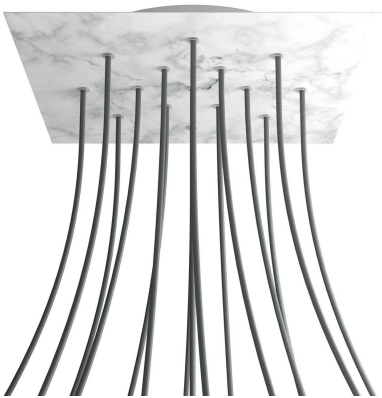

What sets the Rose One System apart from our regular pendant light canopies is that this is a two part system with an extra deep ceiling canopy that allows for easier wiring of connections, as well as a wide cover over the canopy that allows you to create pendant lights, swag chandeliers, cluster lights and more with even greater impact.

Product description:**Technical data for EXTRA LARGE Square Ceiling Canopy Kit - Rose One System**

- EXTRA LARGE Extra Deep Rose One Ceiling Canopy
- Diameter: 11.8 inches
- Height: 1.38 inches
- Material: metal
- Bracket fasteners
- 4 Caps and 4 rubber grommets are included for side holes

- EXTRA LARGE Rose One Cover
- Material: aluminum or dibond
- Length of Each Side: 15.75 inches
- Hole diameters: 10 mm (3/8")
- Thickness: if aluminum 1 mm, if dibond 3 mm
- Clear plastic cable clamp strain reliefs included (1 per hole)

The Rose One System is Patent Pending

Product features:

Material: Metal

Material: Dibond

Material: Aluminium

Product gallery:

x15 e x4
e x4