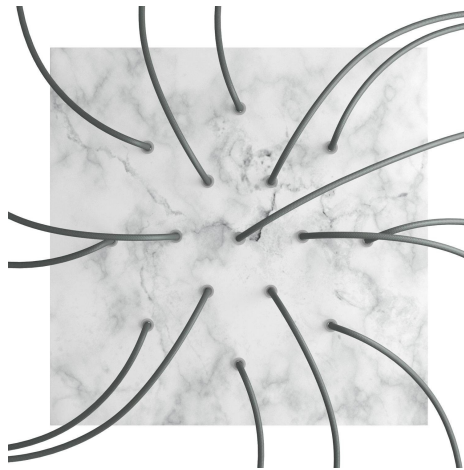

Product features:

Material: Metal

Material: Dibond

Material: Aluminium

Product gallery:

x15 e x4
e x4