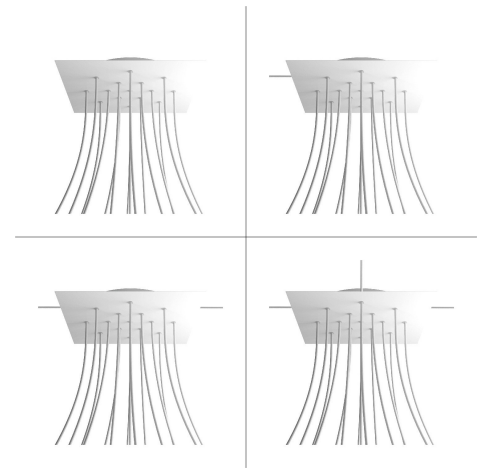

What sets the Rose One System apart from our regular pendant light canopies is that this is a two part system with an extra deep ceiling canopy that allows for easier wiring of connections, as well as a wide cover over the canopy that allows you to create pendant lights, swag chandeliers, cluster lights and more with even greater impact.

Product description:**Technical data for EXTRA LARGE Square Ceiling Canopy Kit - Rose One System**

- EXTRA LARGE Extra Deep Rose One Ceiling Canopy
- Diameter: 11.8 inches
- Height: 1.38 inches
- Material: metal
- Bracket fasteners
- 4 Caps and 4 rubber grommets are included for side holes

- EXTRA LARGE Rose One Cover
- Material: aluminum or dibond
- Length of Each Side: 15.75 inches
- Hole diameters: 10 mm (3/8")
- Thickness: if aluminum 1 mm, if dibond 3 mm
- Clear plastic cable clamp strain reliefs included (1 per hole)

The Rose One System is Patent Pending

Product features:

Material: Metal

Material: Dibond

Material: Aluminium

Product gallery:

x15 e x4
e x4