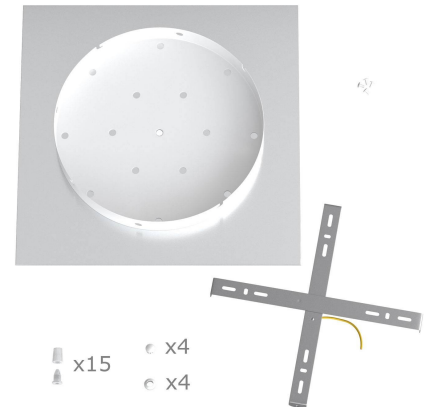

What sets the Rose One System apart from our regular pendant light canopies is that this is a two part system with an extra deep ceiling canopy that allows for easier wiring of connections, as well as a wide cover over the canopy that allows you to create pendant lights, swag chandeliers, cluster lights and more with even greater impact.

Product description:**Technical data for EXTRA LARGE Square Ceiling Canopy Kit - Rose One System**

- EXTRA LARGE Extra Deep Rose One Ceiling Canopy
- Diameter: 11.8 inches
- Height: 1.38 inches
- Material: metal
- Bracket fasteners
- 4 Caps and 4 rubber grommets are included for side holes

- EXTRA LARGE Rose One Cover
- Material: aluminum or dibond
- Length of Each Side: 15.75 inches
- Hole diameters: 10 mm (3/8")
- Thickness: if aluminum 1 mm, if dibond 3 mm
- Clear plastic cable clamp strain reliefs included (1 per hole)

The Rose One System is Patent Pending

Product features:

Material: Metal

Material: Dibond

Material: Aluminium

Product gallery:

x15 e x4
e x4