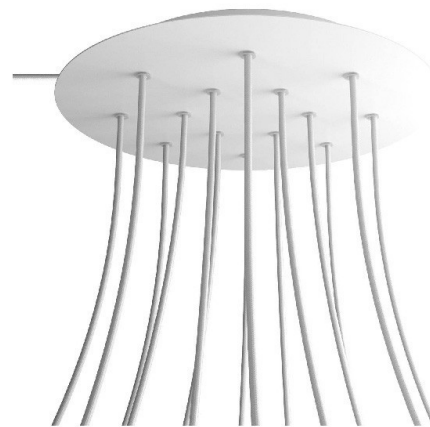

Reference: KROR4014F102

EAN13: 8057730847100

Product title:

14 Holes - EXTRA LARGE Round Ceiling Canopy Kit - Rose One System

Product attributes:

Decoration: Matt White, Matt Black, Marble Marquina, Marble Carrara, Concrete, Satin Brass
Dibond, Satin Copper Dibond, Satin Steel Dibond, Wood, Anthracite, Mirror, Yellow mustard, Soft
blue, Petrol, Soft Green

Ceiling Rose Colour: White, Black

Product image:

Product price:

\$100.40 tax included

Product short description:

This Rose One Canopy Kit comes with EVERYTHING you need to make your own 14 hole pendant light utilizing our EXTRA LARGE Rose One Canopy & round Cover.

What sets the Rose One System apart from our regular pendant light canopies is that this is a two part system with an extra deep ceiling canopy that allows for easier wiring of connections, as well as a wide cover over the canopy that allows you to create Extra Large pendant lights, swag chandeliers, cluster lights and more with even greater impact.

This Rose One Canopy Kit includes the following: an EXTRA LARGE Rose One Cover (15.75" diameter) with pre-drilled holes; an EXTRA LARGE Extra Deep Rose One Canopy (11.8" diameter); cable clamp strain reliefs; and all brackets & mounting hardware.