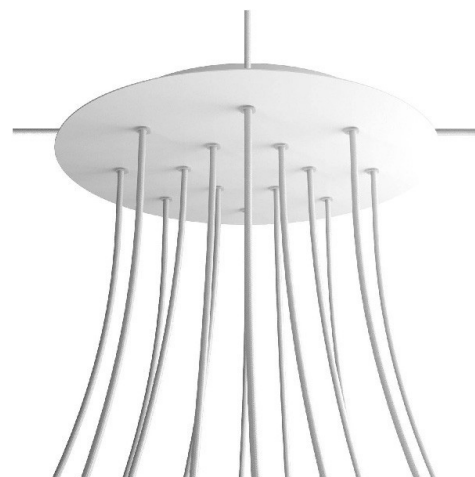

Reference: KROR4014F102

EAN13: 8057730847100

Product title:

14 Holes - EXTRA LARGE Round Ceiling Canopy Kit - Rose One System

Product attributes:

Decoration: Matt White, Matt Black, Marble Marquina, Marble Carrara, Concrete, Satin Brass
Dibond, Satin Copper Dibond, Satin Steel Dibond, Wood, Anthracite, Mirror, Yellow mustard, Soft
blue, Petrol, Soft Green

Ceiling Rose Colour: White, Black

Product image:

Product price:

\$100.40 tax included

Product short description:

This Rose One Canopy Kit comes with EVERYTHING you need to make your own 14 hole pendant light utilizing our EXTRA LARGE Rose One Canopy & round Cover.

What sets the Rose One System apart from our regular pendant light canopies is that this is a two part system with an extra deep ceiling canopy that allows for easier wiring of connections, as well as a wide cover over the canopy that allows you to create Extra Large pendant lights, swag chandeliers, cluster lights and more with even greater impact.

This Rose One Canopy Kit includes the following: an EXTRA LARGE Rose One Cover (15.75" diameter) with pre-drilled holes; an EXTRA LARGE Extra Deep Rose One Canopy (11.8" diameter); cable clamp strain reliefs; and all brackets & mounting hardware.