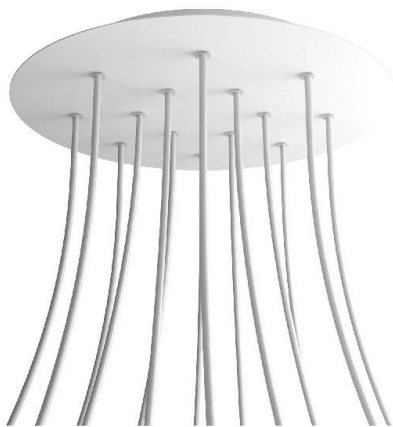

Reference: KROR4014F102

EAN13: 8057730847100

Product title:

14 Holes - EXTRA LARGE Round Ceiling Canopy Kit - Rose One System

Product attributes:

Decoration: Matt White, Matt Black, Marble Marquina, Marble Carrara, Concrete, Satin Brass
Dibond, Satin Copper Dibond, Satin Steel Dibond, Wood, Anthracite, Mirror, Yellow mustard, Soft
blue, Petrol, Soft Green

Ceiling Rose Colour: White, Black

Product image:

Product price:

\$100.40 tax included

Product short description:

This Rose One Canopy Kit comes with EVERYTHING you need to make your own 14 hole pendant light utilizing our EXTRA LARGE Rose One Canopy & round Cover.

What sets the Rose One System apart from our regular pendant light canopies is that this is a two part system with an extra deep ceiling canopy that allows for easier wiring of connections, as well as a wide cover over the canopy that allows you to create Extra Large pendant lights, swag chandeliers, cluster lights and more with even greater impact.

This Rose One Canopy Kit includes the following: an EXTRA LARGE Rose One Cover (15.75" diameter) with pre-drilled holes; an EXTRA LARGE Extra Deep Rose One Canopy (11.8" diameter); cable clamp strain reliefs; and all brackets & mounting hardware.