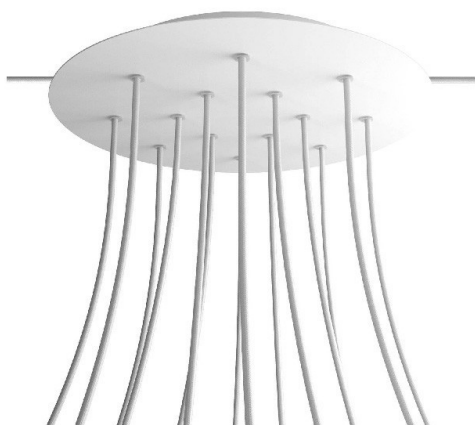

Reference: KROR4014F102

EAN13: 8057730847100

Product title:

14 Holes - EXTRA LARGE Round Ceiling Canopy Kit - Rose One System

Product attributes:

Decoration: Matt White, Matt Black, Marble Marquina, Marble Carrara, Concrete, Satin Brass
Dibond, Satin Copper Dibond, Satin Steel Dibond, Wood, Anthracite, Mirror, Yellow mustard, Soft
blue, Petrol, Soft Green

Ceiling Rose Colour: White, Black

Product image:

Product price:

\$100.40 tax included

Product short description:

This Rose One Canopy Kit comes with EVERYTHING you need to make your own 14 hole pendant light utilizing our EXTRA LARGE Rose One Canopy & round Cover.

What sets the Rose One System apart from our regular pendant light canopies is that this is a two part system with an extra deep ceiling canopy that allows for easier wiring of connections, as well as a wide cover over the canopy that allows you to create Extra Large pendant lights, swag chandeliers, cluster lights and more with even greater impact.

This Rose One Canopy Kit includes the following: an EXTRA LARGE Rose One Cover (15.75" diameter) with pre-drilled holes; an EXTRA LARGE Extra Deep Rose One Canopy (11.8" diameter); cable clamp strain reliefs; and all brackets & mounting hardware.