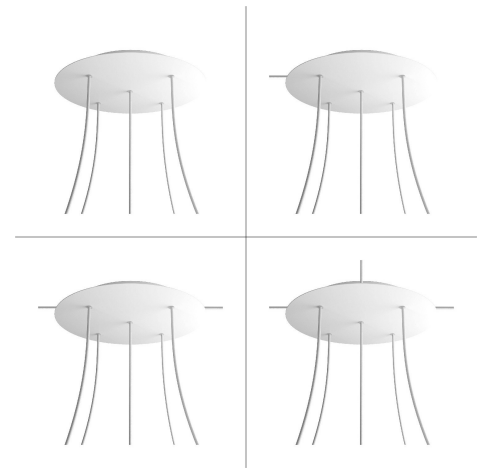

Product features:

Material: Metal

Material: Dibond

Material: Aluminium

Product gallery:

x5

x4

x4