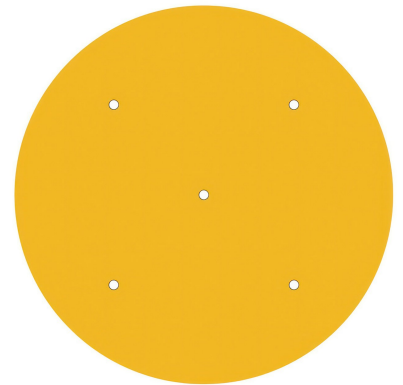

Product features:

Material: Metal

Material: Dibond

Material: Aluminium

Product gallery:

x5

x4

x4