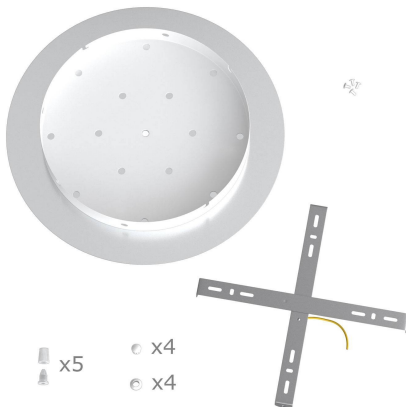

What sets the Rose One System apart from our regular pendant light canopies is that this is a two part system with an extra deep ceiling canopy that allows for easier wiring of connections, as well as a wide cover over the canopy that allows you to create extra large pendant lights, swag chandeliers, big cluster lights and more with even greater impact.

Product description:**Technical data for EXTRA LARGE Round Ceiling Canopy Kit - Rose One System**

- EXTRA LARGE Extra Deep Rose One Ceiling Canopy
- Diameter: 11.8 inches
- Height: 1.38 inches
- Material: metal
- Bracket fasteners
- 4 Caps and 4 rubber grommets are included for side holes

- EXTRA LARGE Rose One Cover
- Material: aluminum or dibond
- Diameter: 15.75 inches
- Hole diameters: 10 mm (3/8")
- Thickness: if aluminum 1 mm, if dibond 3 mm
- Clear plastic cable clamp strain reliefs included (1 per hole)

The Rose One System is Patent Pending

Product features:

Material: Metal

Material: Dibond

Material: Aluminium

Product gallery:

x5

x4