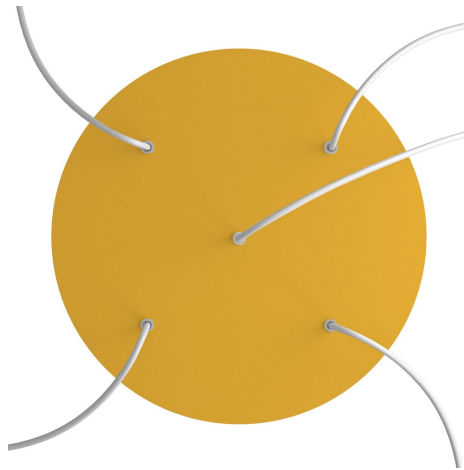

Product features:

Material: Metal

Material: Dibond

Material: Aluminium

Product gallery:

x5

x4

x4