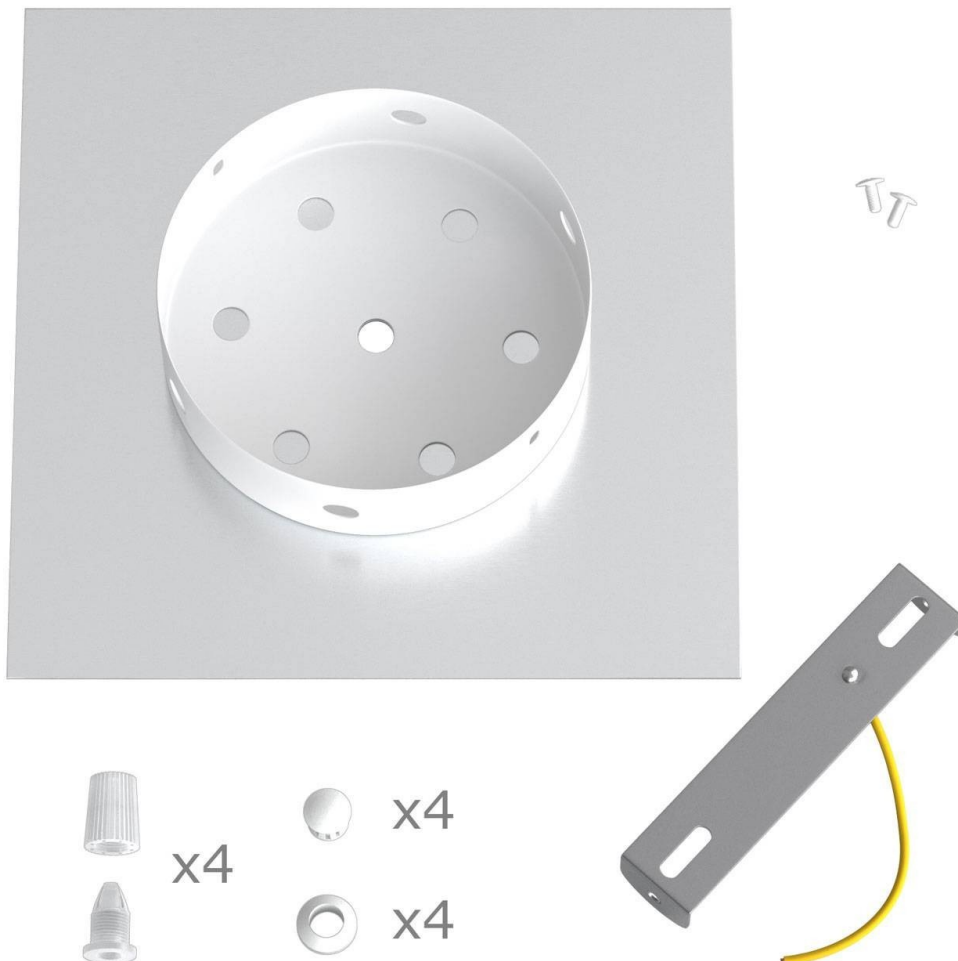

Reference: KROQ204F102

EAN13: 8057730843324

Product title:

4 Holes - LARGE Square Ceiling Canopy Kit - Rose One System

Product attributes:

Decoration: Matt White, Matt Black, Marble Marquina, Marble Carrara, Concrete, Satin Brass Dibond, Satin Copper Dibond, Satin Steel Dibond, Wood, Anthracite, Mirror, Yellow mustard, Soft blue, Petrol, Soft Green

Ceiling Rose Colour: White, Black

Product image: