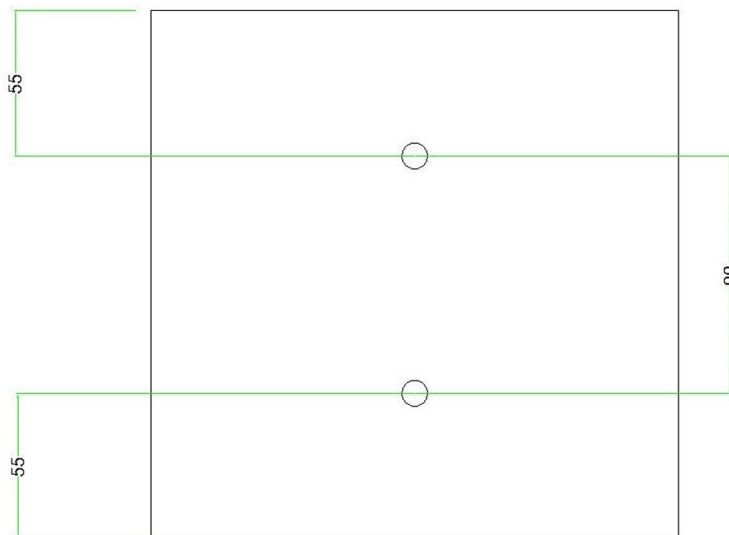

Reference: KROQ202F107

EAN13: 8057730862653

Product title:

2 Holes - LARGE Square Ceiling Canopy Kit - Rose One System

Product attributes:

Decoration: Matt White, Matt Black, Marble Marquina, Marble Carrara, Concrete, Satin Brass Dibond, Satin Copper Dibond, Satin Steel Dibond, Wood, Anthracite, Mirror, Yellow mustard, Soft blue, Petrol, Soft Green

Ceiling Rose Colour: White, Black

Product image: