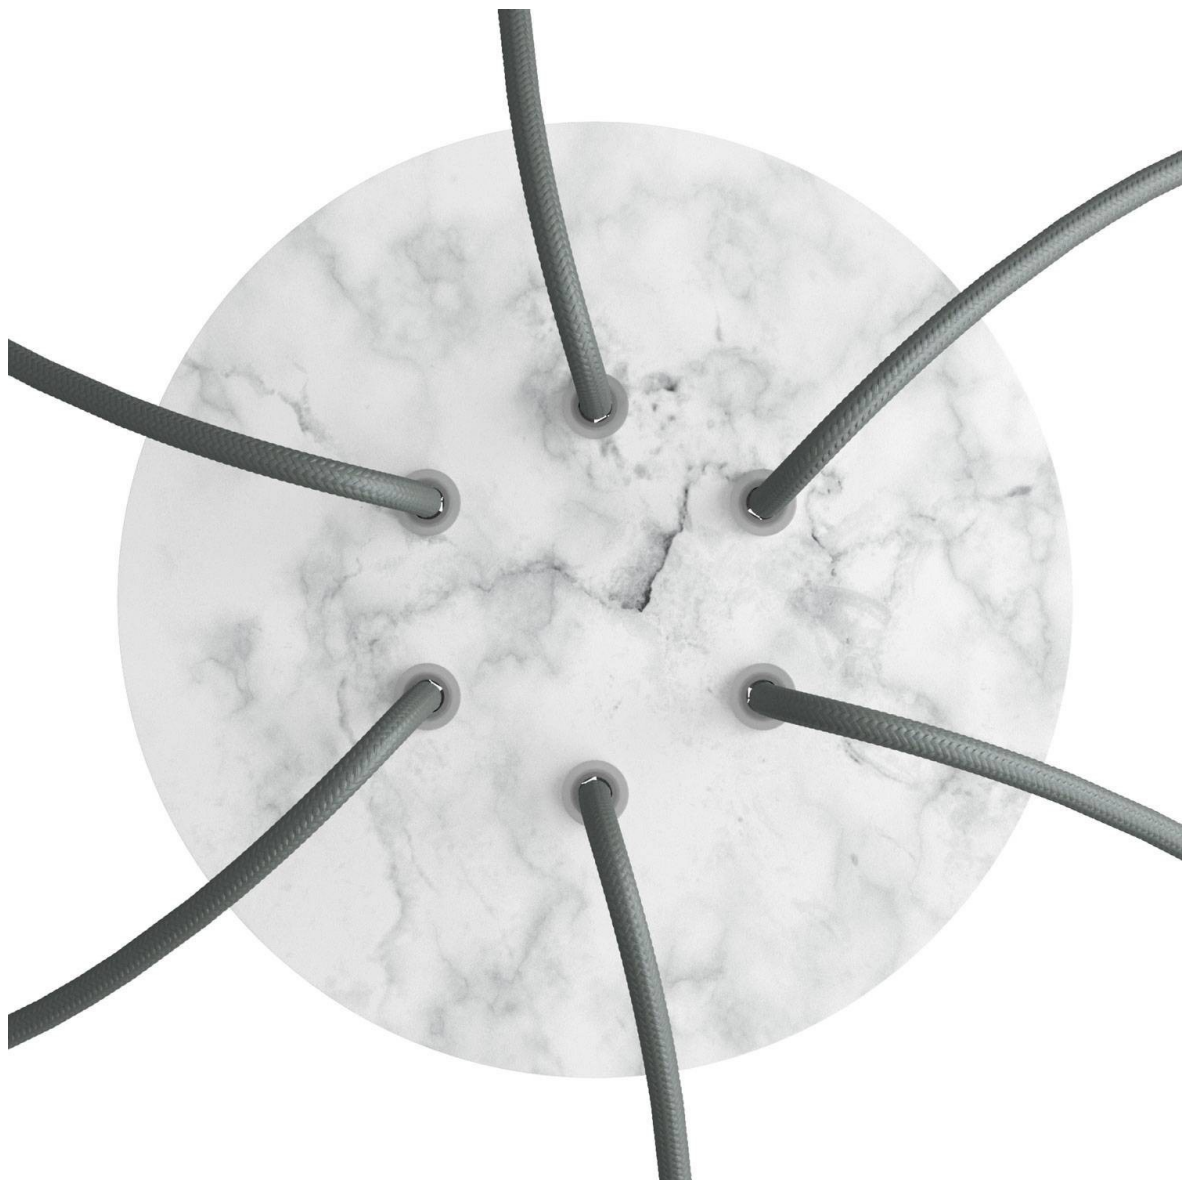

Reference: KROR206F105

EAN13: 8057730843683

Product title:

6 Holes - LARGE Round Ceiling Canopy Kit - Rose One System

Product attributes:

Decoration: Matt White, Matt Black, Marble Marquina, Marble Carrara, Concrete, Satin Brass Dibond, Satin Copper Dibond, Satin Steel Dibond, Wood, Anthracite, Yellow mustard, Soft blue, Petrol, Soft Green

Ceiling Rose Colour: White, Black

Product image: