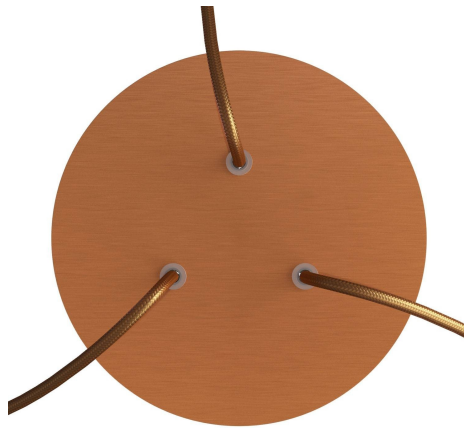

What sets this apart from our regular pendant light canopies is that this is a two part system with an extra deep ceiling canopy that allows for easier wiring of connections, as well as a wide cover over the canopy that allows you to create pendant lights, swag chandeliers, cluster lights and more with even greater impact.

Product description:**Technical data for LARGE Round Ceiling Canopy Kit - Rose One System**

- LARGE Extra Deep Rose One Ceiling Canopy
- Diameter: 4.7 inches
- Height: 1.38 inches
- Material: metal
- Bracket fasteners
- 4 Caps and 4 rubber grommets are included for side holes

- LARGE Rose One Cover
- Material: aluminum or dibond
- Diameter: 7.87 inches
- Hole diameters: 10 mm (3/8")
- Thickness: if aluminum 1 mm, if dibond 3 mm
- Clear plastic cable clamp strain reliefs included (1 per hole)

The Rose One System is Patent Pending

<https://youtu.be/P5N7h5tYtYc>

Product features:

Material: Metal

Material: Dibond

Material: Aluminium

Product gallery:

- x3
- x4
- x4