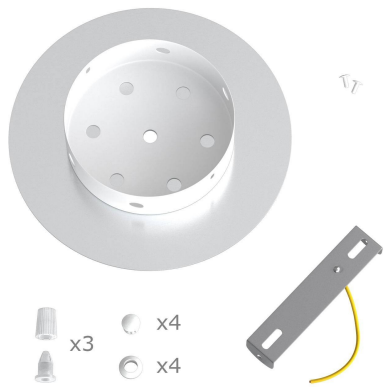

This Rose One Canopy Kit includes the following: a LARGE Rose One Cover (7.87" diameter) with pre-drilled holes; a LARGE Extra Deep Rose One Canopy (4.7" diameter); cable clamp strain reliefs; and all brackets & mounting hardware.

Product description:**Technical data for LARGE Round Ceiling Canopy Kit - Rose One System**

- LARGE Extra Deep Rose One Ceiling Canopy
- Diameter: 4.7 inches
- Height: 1.38 inches
- Material: metal
- Bracket fasteners
- 4 Caps and 4 rubber grommets are included for side holes

- LARGE Rose One Cover
- Material: aluminum or dibond
- Diameter: 7.87 inches
- Hole diameters: 10 mm (3/8")
- Thickness: if aluminum 1 mm, if dibond 3 mm
- Clear plastic cable clamp strain reliefs included (1 per hole)

The Rose One System is Patent Pending

<https://youtu.be/P5N7h5tYtYc>

Product features:

Material: Metal

Material: Dibond

Material: Aluminium

Product gallery:

- x3
- x4
- x4