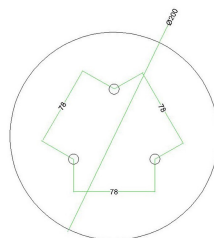

Product features:

Material: Metal

Material: Dibond

Material: Aluminium

Product gallery:

- x3
- x4
- x4