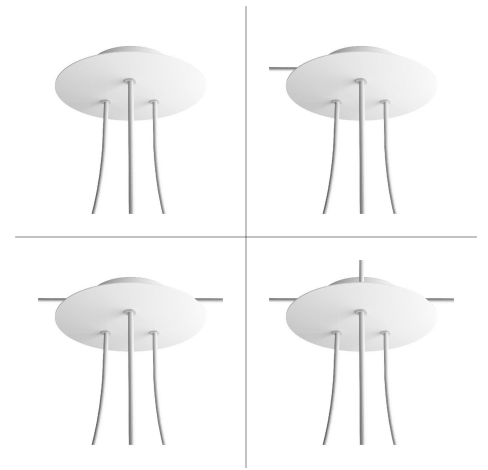

Product features:

Material: Metal

Material: Dibond

Material: Aluminium

Product gallery:

- x3
- x4
- x4