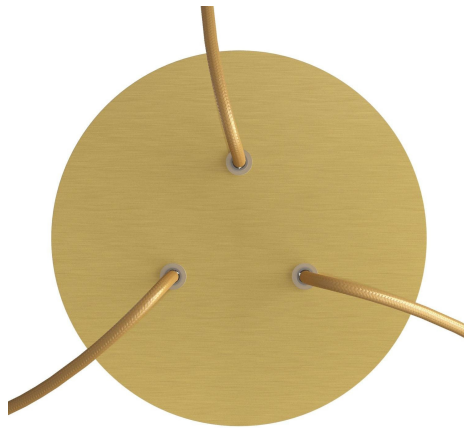

What sets this apart from our regular pendant light canopies is that this is a two part system with an extra deep ceiling canopy that allows for easier wiring of connections, as well as a wide cover over the canopy that allows you to create pendant lights, swag chandeliers, cluster lights and more with even greater impact.

Product description:**Technical data for LARGE Round Ceiling Canopy Kit - Rose One System**

- LARGE Extra Deep Rose One Ceiling Canopy
- Diameter: 4.7 inches
- Height: 1.38 inches
- Material: metal
- Bracket fasteners
- 4 Caps and 4 rubber grommets are included for side holes

- LARGE Rose One Cover
- Material: aluminum or dibond
- Diameter: 7.87 inches
- Hole diameters: 10 mm (3/8")
- Thickness: if aluminum 1 mm, if dibond 3 mm
- Clear plastic cable clamp strain reliefs included (1 per hole)

The Rose One System is Patent Pending

<https://youtu.be/P5N7h5tYtYc>

Product features:

Material: Metal

Material: Dibond

Material: Aluminium

Product gallery:

- x3
- x4
- x4